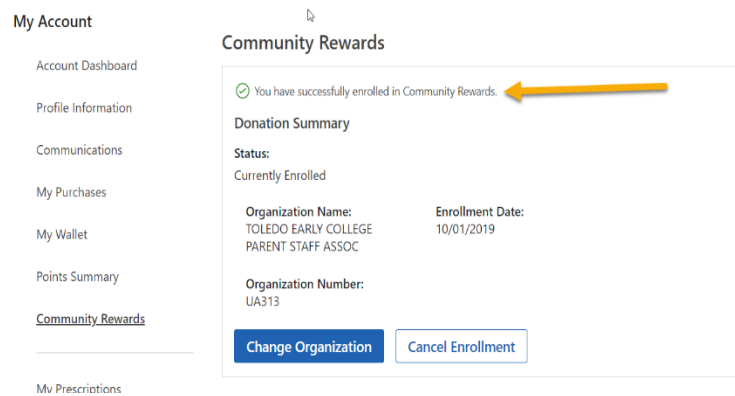

3. Sign in 1 of 2 ways OR Create a New Account:

4. Select Community Rewards

5. Find an Organization: Type “Toledo Early College”  
Find: Toledo Early College Parent Staff Assoc  
Select: “Enroll”

6. Congratulations! You have successfully enrolled!

7. Want to see how much you have earned for TEC?  
Check out your total anytime while logging into your account and going to Community Rewards!