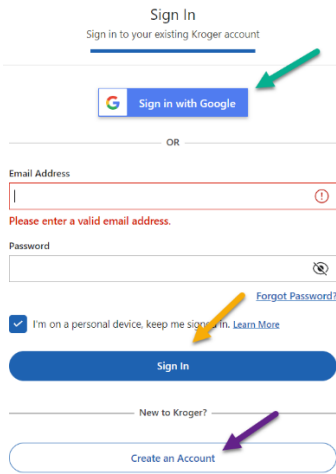

# Kroger TEC Rewards Program

1. Go to [Kroger School Rewards](https://www.kroger.com/account/enrollCommunityRewardsNow/) or <https://www.kroger.com/account/enrollCommunityRewardsNow/>

2. Select View Details

3. Sign in 1 of 2 ways OR Create a New Account:

4. Select Community Rewards

5. Find an Organization: Type “Toledo Early College”  
Find: Toledo Early College Parent Staff Assoc  
Select: “Enroll”

6. Congratulations! You have successfully enrolled!