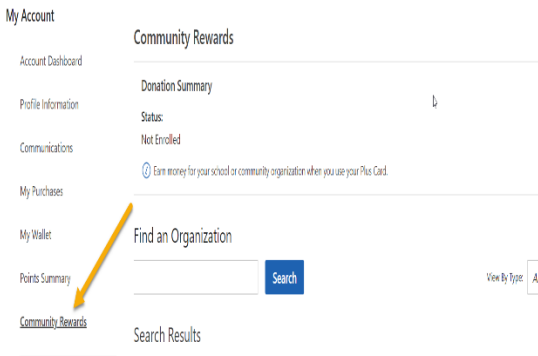

# Kroger TEC Rewards Program

1. Go to [Kroger School Rewards](https://www.kroger.com/account/enrollCommunityRewardsNow/) or <https://www.kroger.com/account/enrollCommunityRewardsNow/>

2. Select View Details

3. Sign in 1 of 2 ways OR Create a New Account:

4. Select Community Rewards

5. Find an Organization: Type “Toledo Early College”  
Find: Toledo Early College Parent Staff Assoc  
Select: “Enroll”

6. Congratulations! You have successfully enrolled!