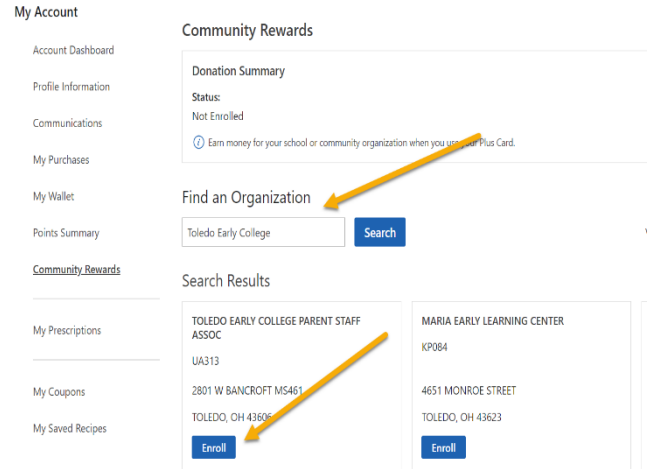

# Kroger TEC Rewards Program

1. Go to [Kroger School Rewards](https://www.kroger.com/account/enrollCommunityRewardsNow/) or <https://www.kroger.com/account/enrollCommunityRewardsNow/>

2. Select View Details

3. Sign in 1 of 2 ways OR Create a New Account:

4. Select Community Rewards

5. Find an Organization: Type “Toledo Early College”  
Find: Toledo Early College Parent Staff Assoc  
Select: “Enroll”

6. Congratulations! You have successfully enrolled!

7. Want to see how much you have earned for TEC?  
Check out your total anytime while logging into your account and going to Community Rewards!